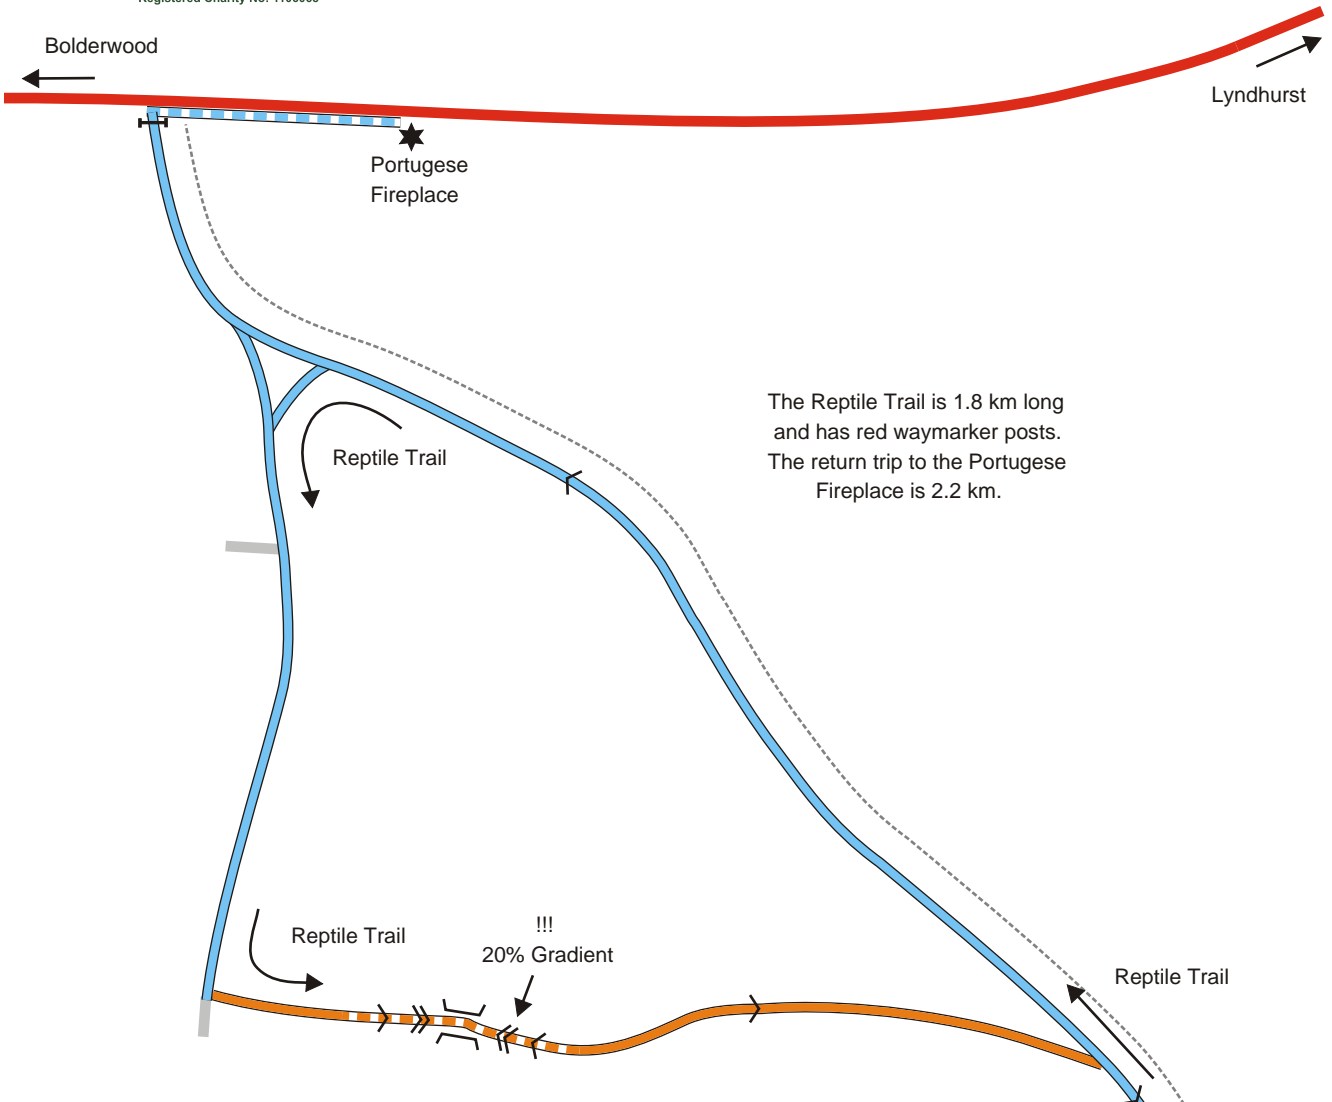

New Forest Access For All

Easy-Going Walks

Reptile Centre & Portugese Fireplace

Key

	Disabled Parking		Road
	Accessible Toilet		Trail - good
	Gate		Trail - good bad when wet
	Bridge		Trail - poor
	Seat		Trail - poor bad when wet
	Picnic Area		Other Paths
	Information Board		Gradients (Arrows point downhill)
	Point of Interest		Cycle Route
			5-10% >10%

Reptile Centre Car Park